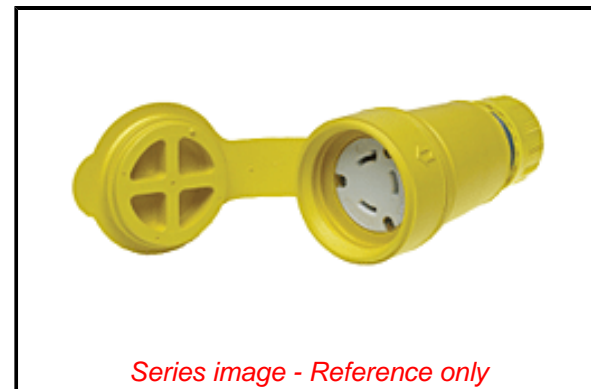

PLEASE CHECK WWW.MOLEX.COM FOR LATEST PART INFORMATION

Part Number: [1301470035](#)
Status: **Active**
Overview: Watertite Extreme Wet-Location Wiring Solutions
Description: Watertite Extreme Receptacle Connector, 3 Pole/3 Wire, Non-NEMA, 250V, Cord Grip Body Size F3

Documents:

[Drawing \(PDF\)](#) [RoHS Certificate of Compliance \(PDF\)](#)
[Brochure \(PDF\)](#)

Agency Certification

CSA LR6837
 UL E10176

General

Product Family Wiring Devices
 Series [130147](#)
 IP Rating IP67
 NEMA Configuration Non-NEMA
 Overview [Watertite Extreme Wet-Location Wiring Solutions](#)
 Product Name Watertite Extreme
 Receptacle Type Single
 Specialty N/A
 Taxonomy Wiring Devices
 Type Connector
 UPC 78678871390

Physical

Cord Grip Body Size F3 3/4"
 Flange No
 Flip Lid No
 Gender Female
 Length N/A
 Locking Blade Yes
 Poles 3-pole/3-wire

Electrical

Cord Type N/A
 Current - Maximum per Contact 20.0A
 GFCI No
 Lighted Connector No
 Voltage - Maximum 250V

Material Info

Engineering Number 27W08

Reference - Drawing Numbers

Sales Drawing 1301470035-000

Series image - Reference only

EU ELV

Not Relevant

EU RoHS